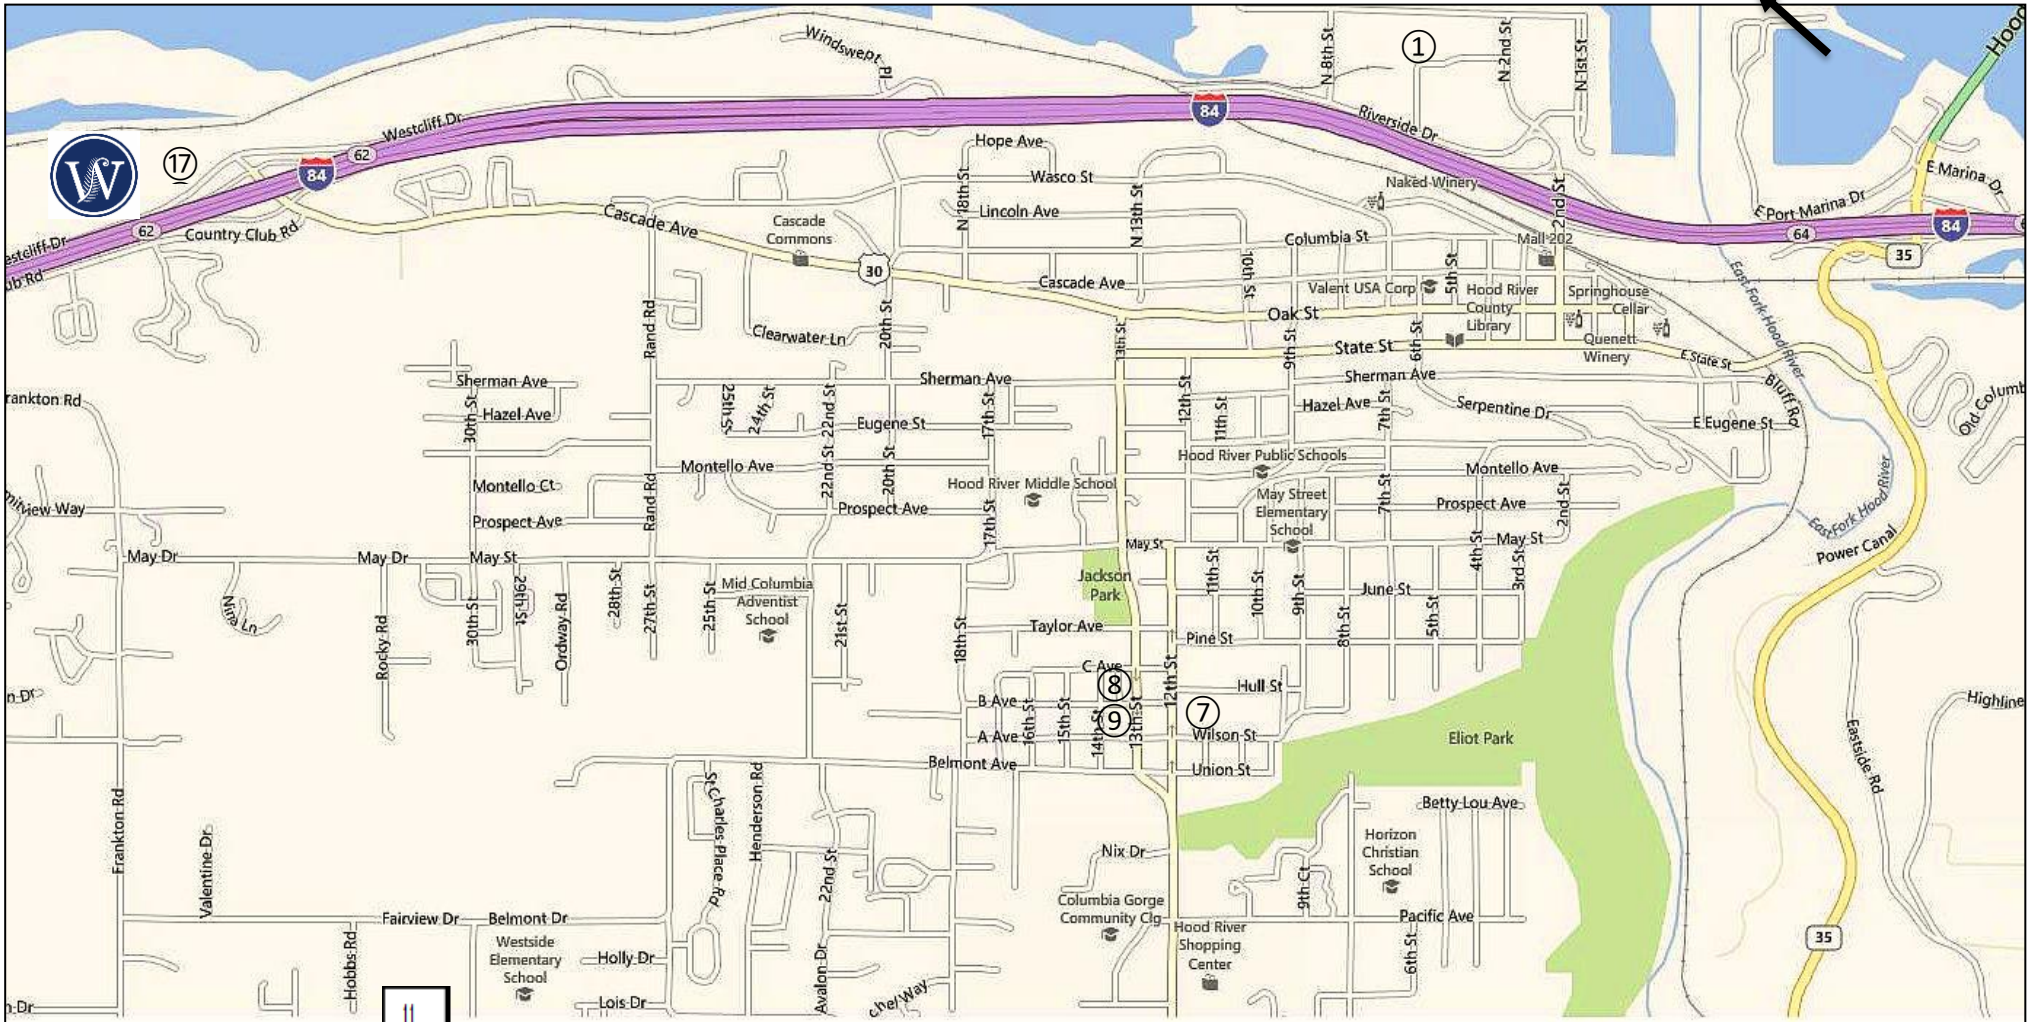

Westcliff Lodge \$50 Gift Voucher Participants

EAT ~ DRINK

- | | |
|--|--|
| 1. Solstice | 13. Sawtooth Roadhouse |
| 8. Hood River Taqueria | 15. Blue Canoe Cafe |
| 9. Thai House | 16. Solera Brewery |
| 11. Cathedral Ridge Winery | 17. White Buffalo |

Play ~ Shop

- | |
|---|
| 2. Wet Planet White Water |
| 7. Tammys Floral |

Westcliff Lodge \$50 Gift Voucher Participants

EAT		DRINK		PLAY ~ SHOP	
1. Full Sail Brewing	12. Boda's Kitchen	13. Dog River Café	2. Hood River Cinemas	17. Flow Yoga	25. Hood River Stationers
3. Double Mountain	30. Pietro's	14. Oak Street Pub	7. Hood River Hobbies	18. Twiggs	26. Gorge Fly Shop
5. 3 Rivers Grill	31. Andrew's Pizza	15. Doppio Coffee	10. Gorge Dog	19. Lucy's Informal Flowers	32. Arome Hood River
9. Bette's Place	34. Broder Øst	16. 64 Taphouse	11. Pacifica Gifts	21. Apland Jewelers	33. Doug's Hood River
	35. Celilo	20. Remedy Juice Cafe		22. The Wearhouse	
		23. Stave and Stone Winery		24. Foundation 45	