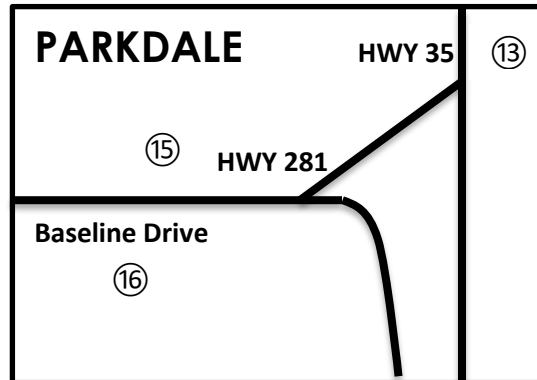

Play ~ Shop

2. Wet Planet White Water
7. Tammys Floral