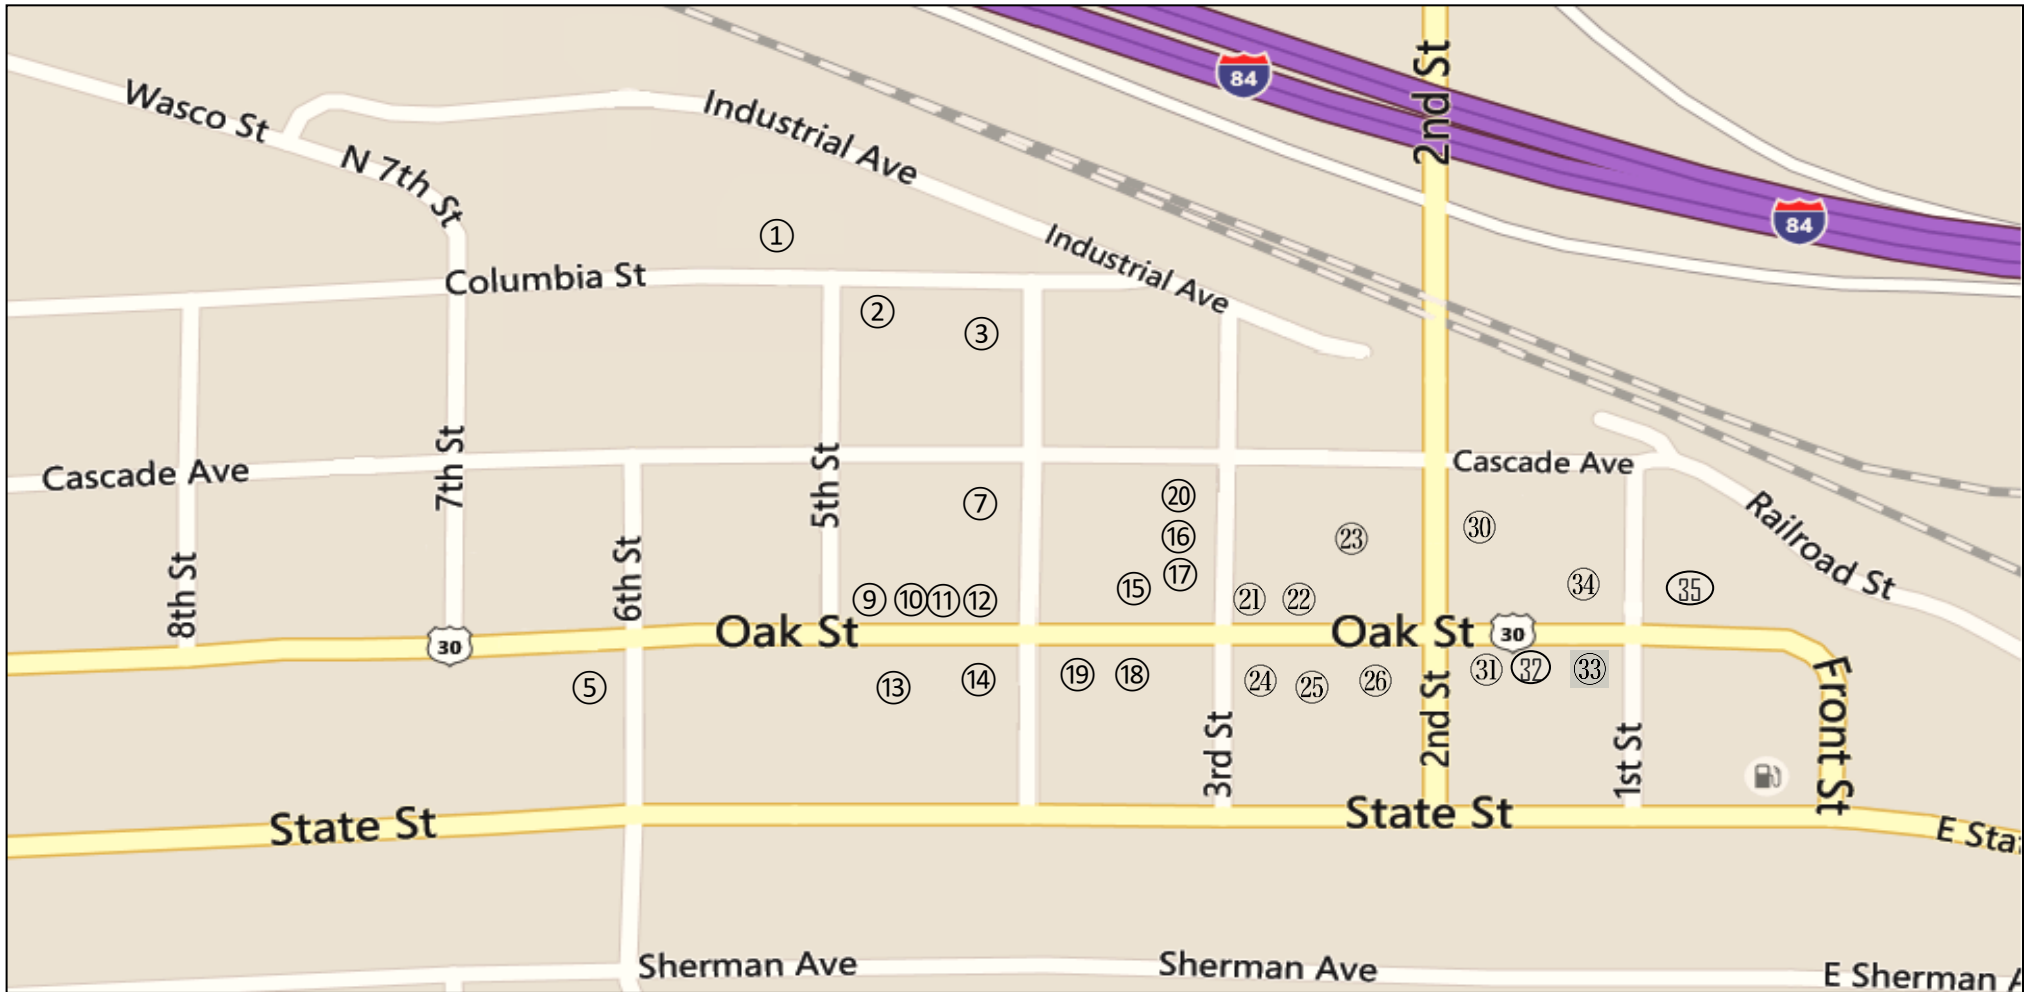

Westcliff Lodge \$50 Gift Voucher Participants

EAT ~ DRINK

- | | |
|--|--|
| 1. Solstice | 13. Sawtooth Roadhouse |
| 8. Hood River Taqueria | 15. Blue Canoe Cafe |
| 9. Thai House | 16. Solera Brewery |
| 11. Cathedral Ridge Winery | 17. White Buffalo |

Play ~ Shop

- | |
|---|
| 2. Wet Planet White Water |
| 7. Tammys Floral |

Westcliff Lodge \$50 Gift Voucher Participants

EAT		DRINK		PLAY ~ SHOP	
1. Full Sail Brewing	12. Boda's Kitchen	13. Dog River Café	2. Hood River Cinemas	17. Flow Yoga	25. Hood River Stationers
3. Double Mountain	30. Pietro's	14. Oak Street Pub	7. Hood River Hobbies	18. Twiggs	26. Gorge Fly Shop
5. 3 Rivers Grill	31. Andrew's Pizza	15. Doppio Coffee	10. Gorge Dog	19. Lucy's Informal Flowers	32. Arome Hood River
9. Bette's Place	34. Broder Øst	16. 64 Taphouse	11. Pacifica Gifts	21. Apland Jewelers	33. Doug's Hood River
	35. Celilo	20. Remedy Juice Cafe		22. The Wearhouse	
		23. Stave and Stone Winery		24. Foundation 45	